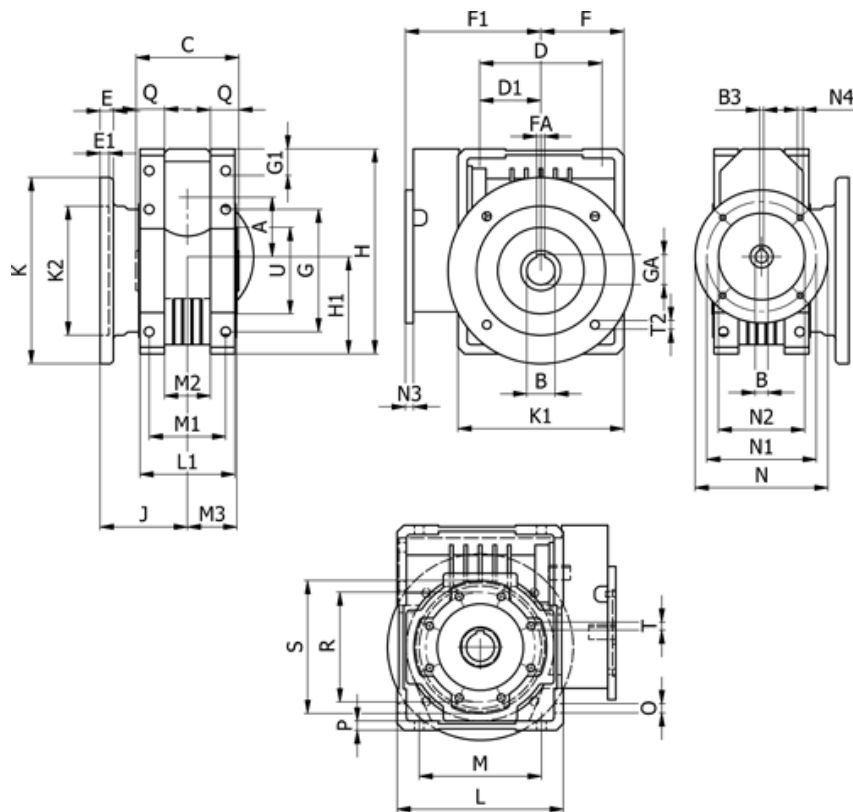

Article number: 3921110030540

Description: Worm gear  
WR 110-UFC1-30-100B5, without lubrication

## Measures

A = 110.10	E = 20	H = 308.0	M = 184	N4 = M12x13	U = 130
B = 42	E1 = 12	H1 = 125.0	M1 = 115	O = 14.0	
B1 E7 = 28	F = 125	J = 179.5	M2 = 69	P = 14	
B2 = 31.3	F1 = 213	K = 280	M3 = 73.0	Q = 45	
B3 H9 = 8	FA = 12	K1 = 230	N = 250	R = 165	
C = 155	G = 184	K2 = 170	N1 = 215	S = 200	
D = 174.0	G1 = 58.0	L = 250	N2 = 180	T = M12x19	
D1 = 82.0	GA = 45.3	L1 = 143	N3 = 13.0	T2 = 13.0	